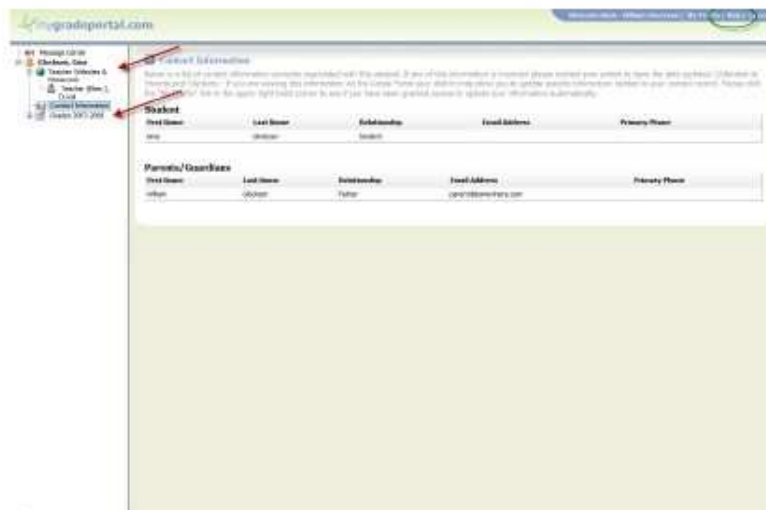

Don Brewer Elementary School