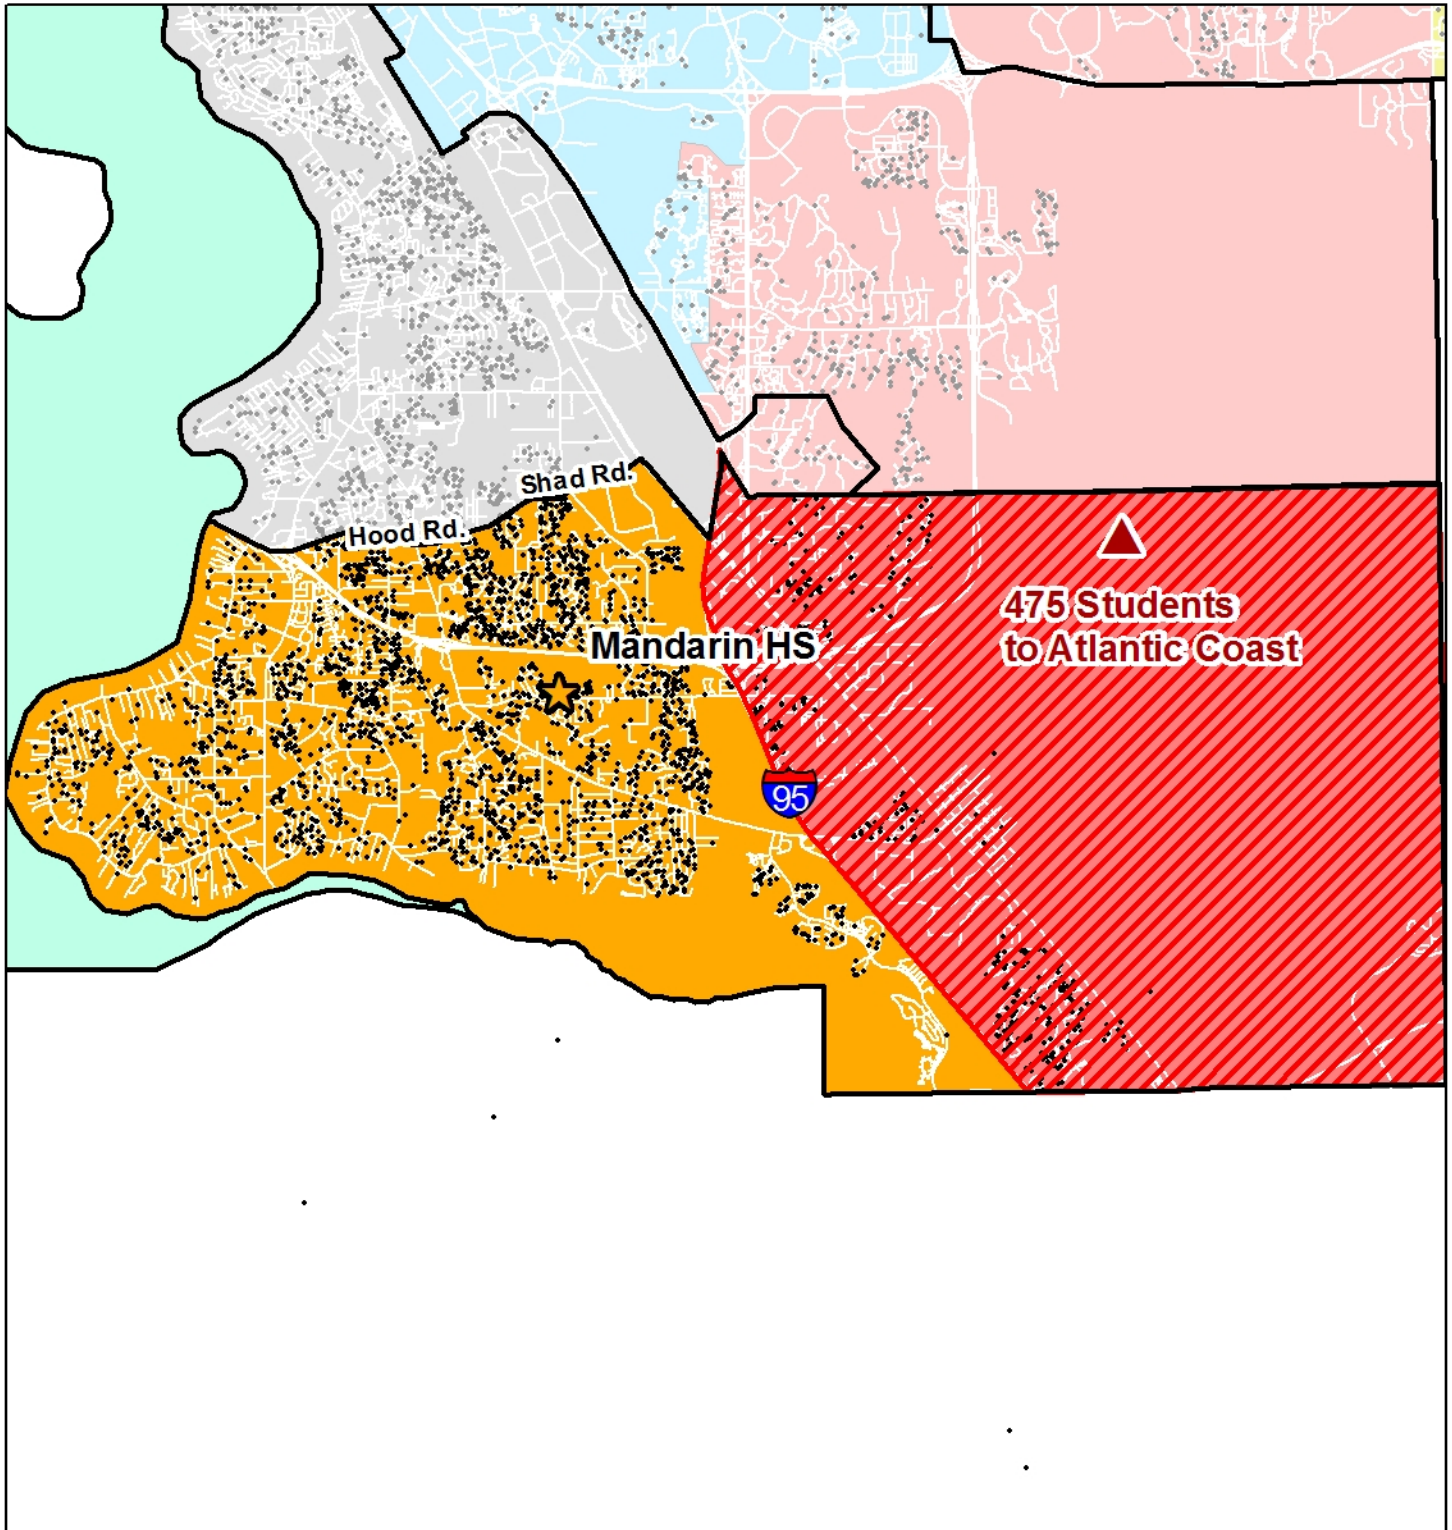

Proposed Mandarin High School Boundary Changes

Proposed 2010-11 Boundaries

- Atlantic Coast
- Parker
- Englewood
- Sandalwood
- Fletcher
- Wolfson
- Mandarin

Proposed Changes

- Receiving School
Atlantic Coast

- Current Boundaries
- Current 8th-11th Grade DCPS Students