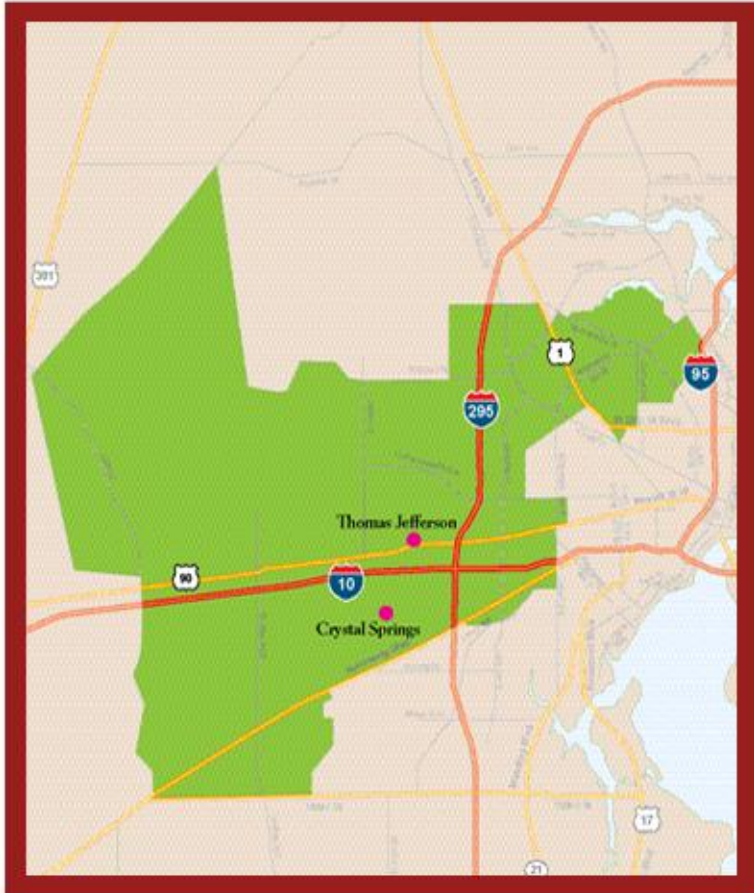

ELEMENTARY SCHOOLS ZONE 4

Zone 4: Westside (295/I-10)

- •Carve, George W.*
- •Chaffee Trail
- •Crystal Springs
- •Jefferson, Thomas
- •Mathis, Sallye B.*
- •Payne, Rufus E.*
- •Pickett*
- •Ramona Blvd.*
- •Reynolds Lane*
- •St. Clair Evans*
- •Whitehouse
- •Woodson, Carter G.*

Zone 4 also is served by:

- •Brentwood (Zone 2)*
- •Brown, R. L. (Zone 2)*
- •Ford, John E. (Zone 1)*
- •King, Martin Luther (Zone 3)*
- •Robinson, Andrew (Zone 2)*
- •Tolbert, Susie/Daniels, R. V. (Zone 1)