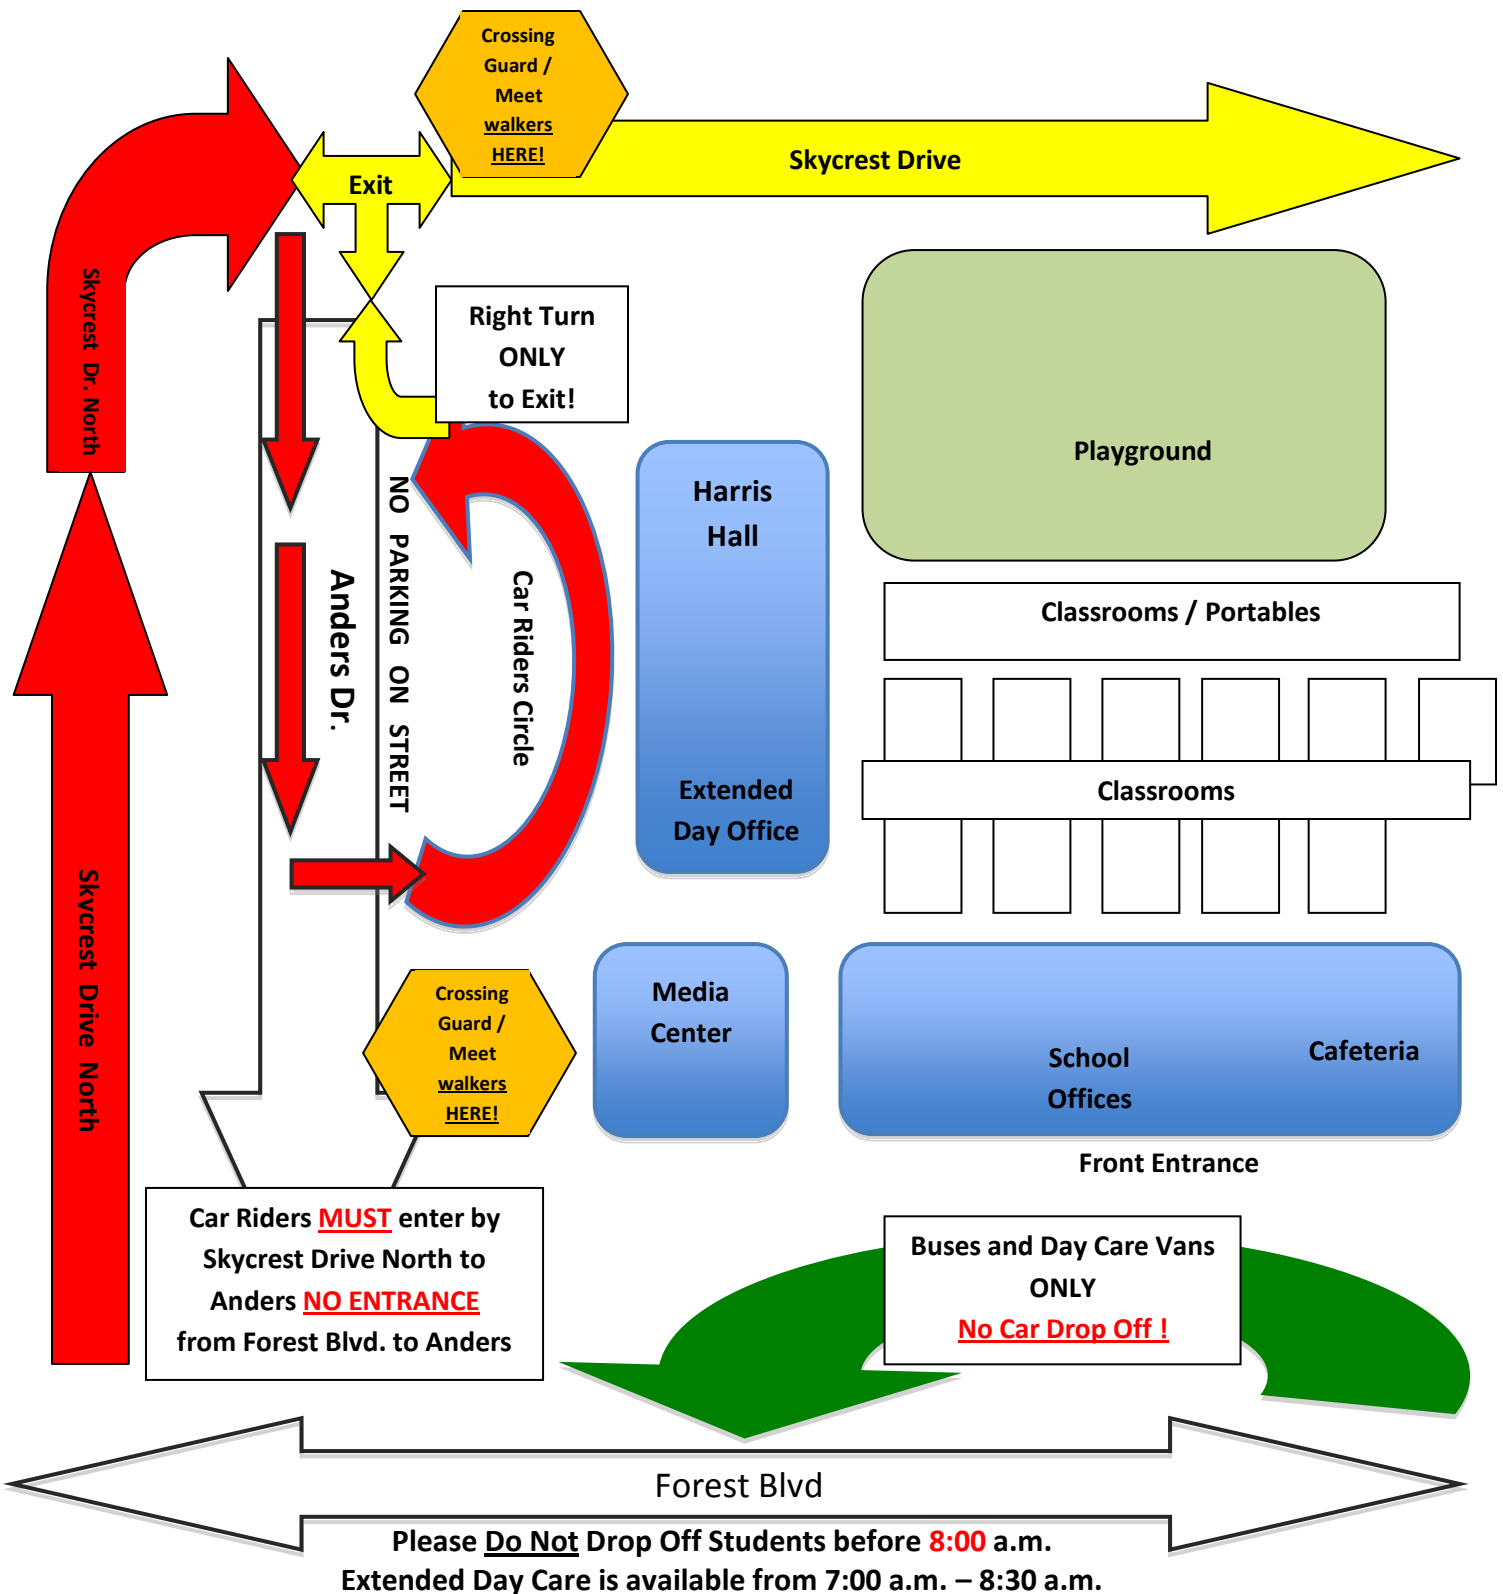

Windy Hill Elementary School

School Hours: 8:25 a.m. – 3:00 p.m. / Breakfast 8:00 a.m. – 8:20 a.m.

New Arrival and Dismissal Traffic Pattern

You may meet walkers at the Crossing Guards to walk students home at 3:00 p.m. / No Pick Up on Campus

Students will not be dismissed early after 2:30 p.m.